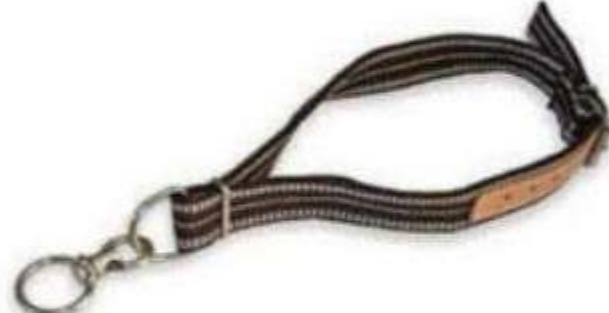

## CATTLE AND BULL HALTERS

**Heavy Duty Halter**  
Product No.: Art# 223

**Two buckles Large Cow/Bull Halter**  
Product No.: Art# 224

**Two buckles Large Cow/Bull Halter**  
Product No.: Art# 225

**Single Buckle Slimline Round Strap Show Halter**  
Product No.: Art# 226

**Halter for bull**  
Product No.: Art# 227

**Halter Splaitex**  
Product No.: Art# 228

**Stable Halter for Large Cow/Bull**  
Product No.: Art# 229

**Cattle Identification Necklace**  
Product No.: Art# 230

**Cattle Nylon Necklace with Chain**  
Product No.: Art# 231

**Nylon Calf Collar**  
Product No.: Art# 232

**Nylon Cow Collar**  
Product No.: Art# 233

**Forend Grey Leather**  
Product No.: Art# 234

**Classics Bull Halter**  
Product No.: Art# 235