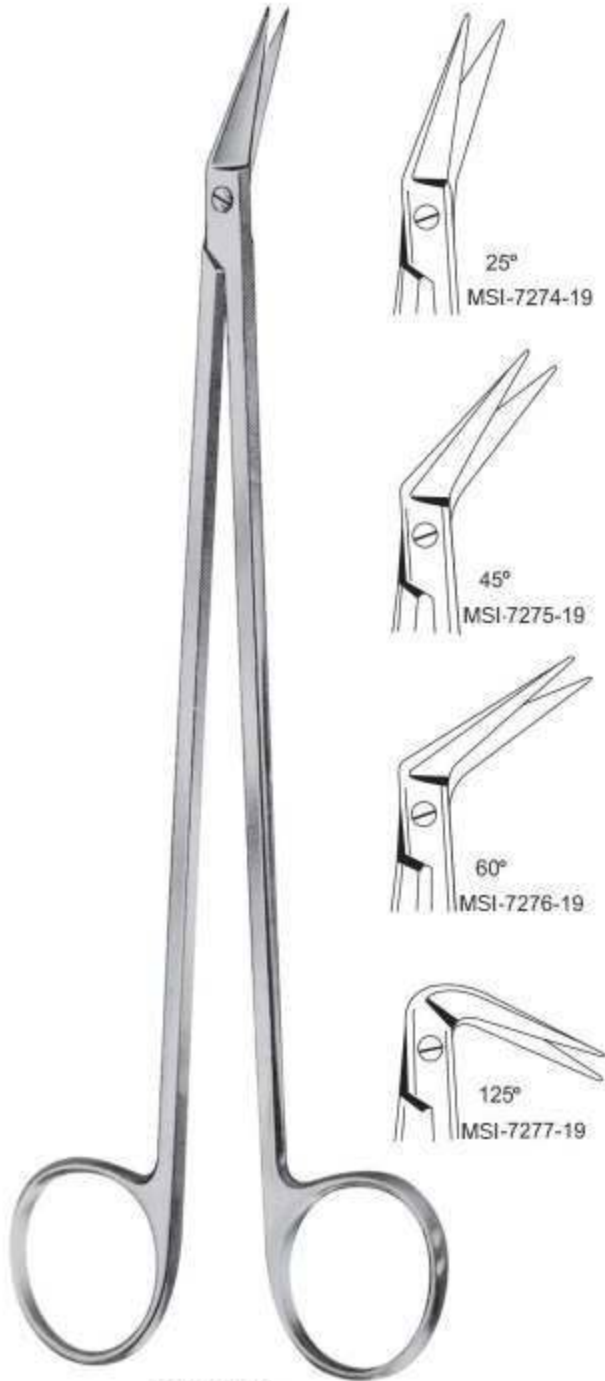

Potts-Smith
 MSI-7270-19
 20 cm/8"

De Bakey
 MSI-7271-15
 15.5cm/6"

De Bakey
 MSI-7272-15
 15.5cm/6"

Favaloro
 MSI-7273-15
 15cm/6"

General Instruments

Vascular Scissors
Vaskuläre Schere

Ciseaux vasculaires
Tijeras vasculares