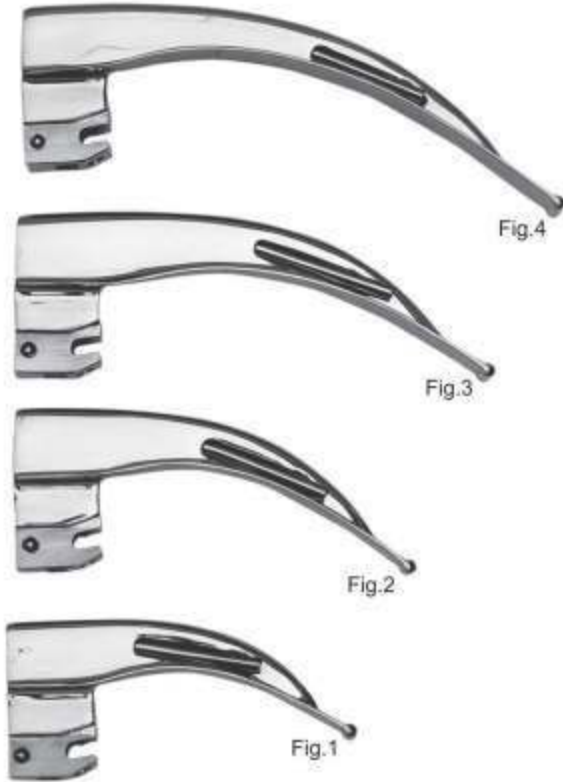

MACINTOSH FIBER OPTIC

MSI-8729-29

ADVANTAGES

Fiber optic blades with German Bulb
Fiber optic illumination
assembly is detachable
and is easy to clean.
Maintain and re-polished.
Thousands of fiber strings
are firmly secured in stainless steel
pipe cover which saves
from damage or breakage.