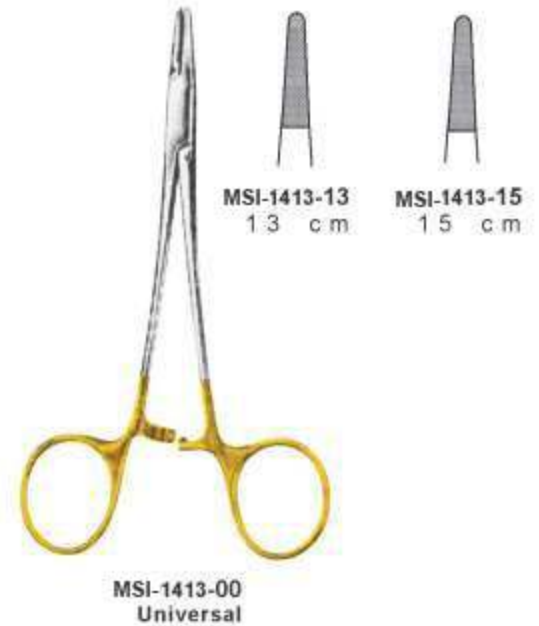

MSI-1403-02
18 cm

MSI-1403-03
20 cm

All needle Holders are available with TC and without TC

MSI-1404-15
Baby-Crile-Wood
15 cm

MSI-1405-15
Crile-Wood "TC"
15 cm

MSI-1406-01 14 cm
MSI-1406-02 17 cm
Olsen-Hegar

MSI-1407-14
Gillies-slim
14.5 cm

MSI-1408-15
Gillies
15.5 cm

Nadelhalter Needle Holders

Nadelhalter Needle Holders

MSI-1414-00
Mayo Hegar (Heaney)

MSI-1415-00
Mayo Hegar

MSI-1416-00
DeBakey

Arruga
16 cm/6 1/4"