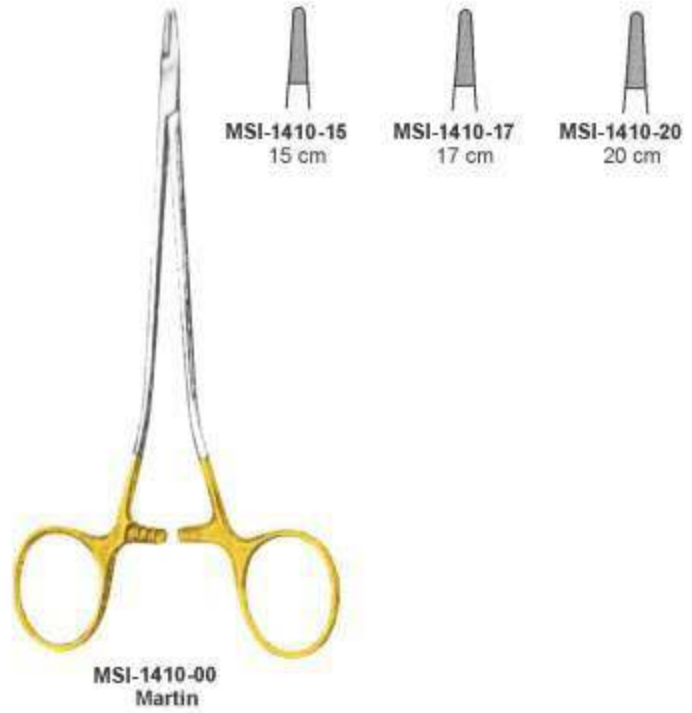

MSI-1403-02
18 cm

MSI-1403-03
20 cm

All needle Holders are available with TC and without TC

MSI-1404-15
Baby-Crile-Wood
15 cm

MSI-1405-15
Crile-Wood "TC"
15 cm

MSI-1406-01 14 cm
MSI-1406-02 17 cm
Olsen-Hegar

MSI-1407-14
Gillies-slim
14.5 cm

MSI-1408-15
Gillies
15.5 cm

Nadelhalter Needle Holders

Nadelhalter Needle Holders

MSI-1414-00
Mayo Hegar (Heaney)

MSI-1415-00
Mayo Hegar

MSI-1416-00
DeBakey

Arruga
16 cm/6 1/4"