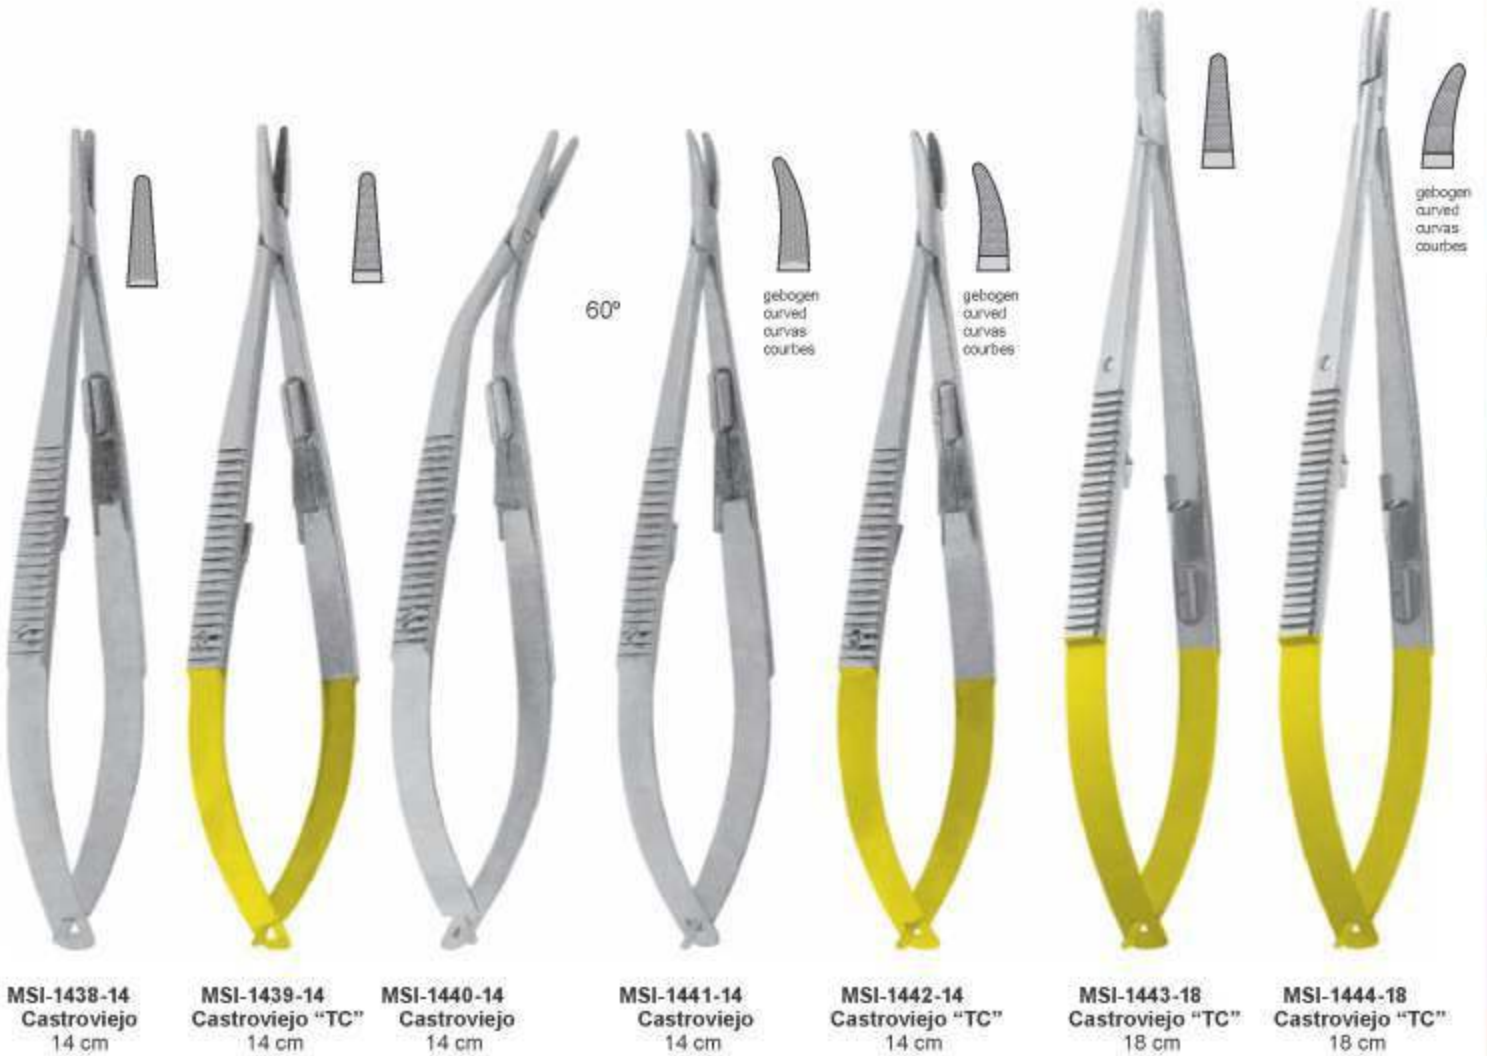

MSI-1432-01

MSI-1432-02
smooth

MSI-1433-22
Pott-Smith
22 cm

All needle Holders are available with TC and without TC

All needle Holders are available with TC and without TC

Nadelhalter Needle Holders

- 1- Probe double end
- 2- Grooved director with tongue tie
- 3- B.P. Handle No 3
- 4- B.P. Handle No 4
- 5- Thum dressing forceps serrated 14 cm
- 6- Tissue forceps 14 cm 1x2 teeth
- 7- Mayo hegar needle holder 14 cm
- 8- Operating scissor 14 cm SH/BL str
- 9- Operating scissor 14 cm SH/BL cvd

MSI-1445-00
Dissecting set consisting of 9 instruments

- 1- Probe double end
- 2- Grooved director with tongue tie
- 3- B.P. Handle No 3
- 4- B.P. Handle No 4
- 5- Thum dressing forceps serrated 14 cm
- 6- Tissue forceps 14 cm 1x2 teeth
- 7- Mayo hegar needle holder 14 cm
- 8- Operating scissor 14 cm SH/BL str
- 9- Operating scissor 14 cm SH/BL cvd
- 10- Kelly forceps 14 cm str
- 11- Kelly forceps 14 cm cvd