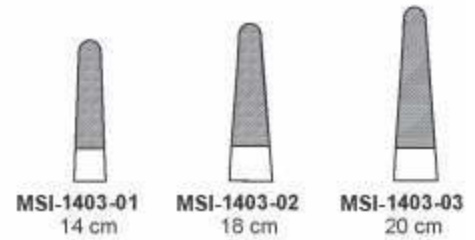

MSI-1387-12
Boynton
12 cm

MSI-1388-12
Boynton
12 cm

MSI-1389-14
Mathieu
14 cm

MSI-1390-14 14 cm
MSI-1391-17 17 cm

MSI-1392-20
20 cm 8"

Nadelhalter Needle Holders

Nadelhalter Needle Holders

All needle Holders are available with TC

MSI-1399-12
Webster
12.5 cm

MSI-1400-12
Wright (Derf)
12.5 cm

MSI-1401-13
Halsey
13.5 cm

MSI-1402-14
Baumgartner "TC"
14 cm

MSI-1403-01 14 cm
MSI-1403-02 18 cm
MSI-1403-03 20 cm
Mayo-Hegar

MSI-1403-01
14 cm

MSI-1403-02
18 cm

MSI-1403-03
20 cm

All needle Holders are available with TC and without TC

MSI-1404-15
Baby-Crile-Wood
15 cm

MSI-1405-15
Crile-Wood "TC"
15 cm

MSI-1406-01 14 cm
MSI-1406-02 17 cm
Olsen-Hegar