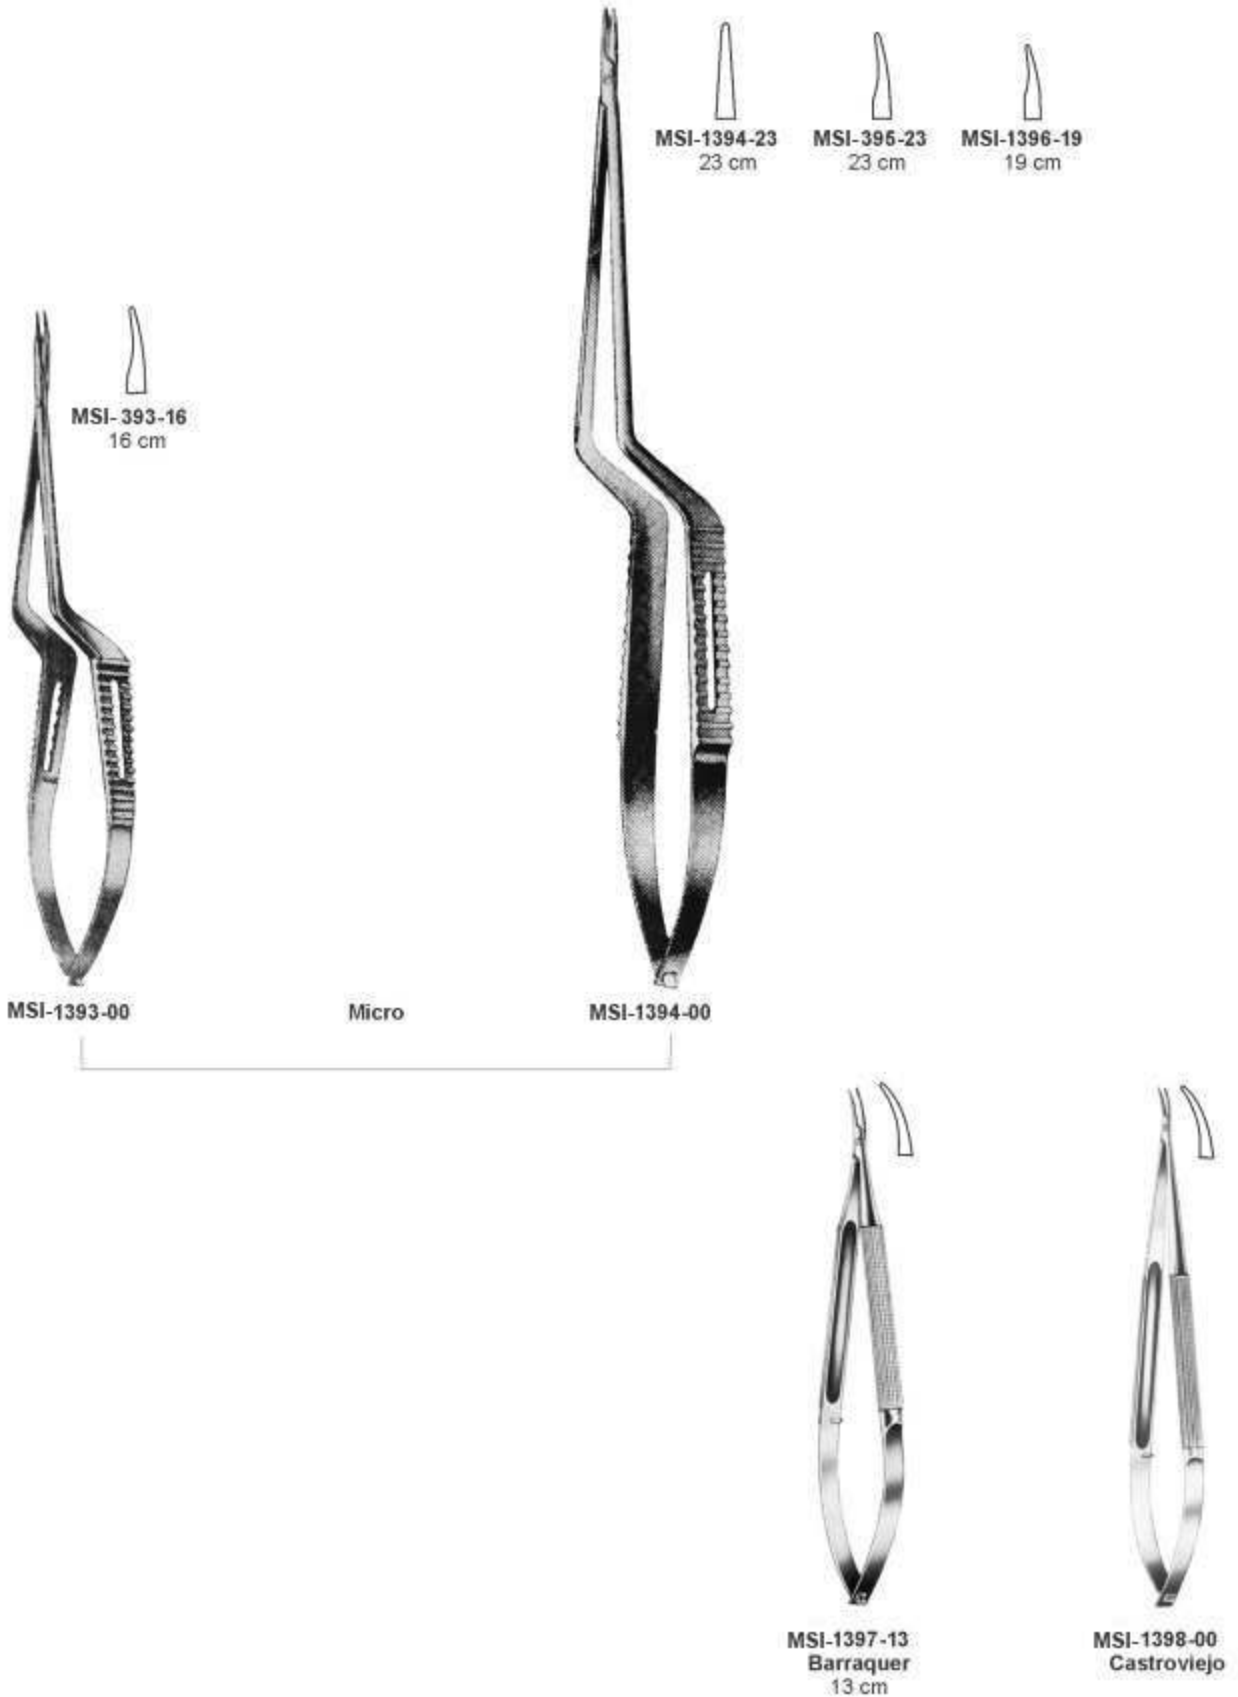

MSI-1387-12
Boynton
12 cm

MSI-1388-12
Boynton
12 cm

MSI-1389-14
Mathieu
14 cm

MSI-1390-14 14 cm
MSI-1391-17 17 cm

MSI-1392-20
20 cm 8"

Nadelhalter Needle Holders

Nadelhalter Needle Holders

All needle Holders are available with TC

MSI-1453-12
12.5 cm
straight

MSI-1454-12
12.5 cm
curved

MSI-1455-01
Kelly
14 cm

straight curved
MSI-1455-02
Kelly
14 cm

MSI-1466-15
Allis
15 cm
Tissue Forceps

Tunhklemmen Towel Clamps

MSI-1457-05
5.5 cm

MSI-1458-08
Jones
8 cm