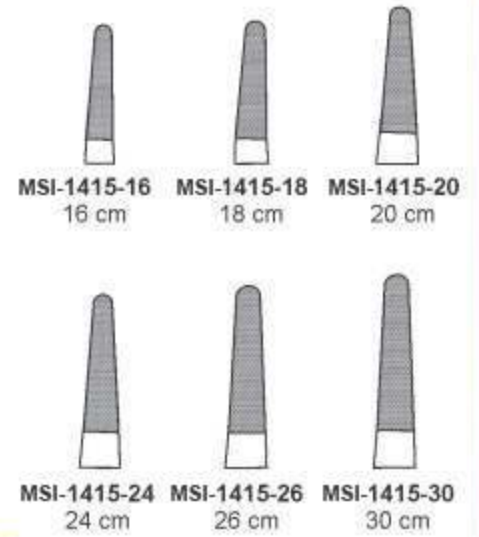

MSI-1403-02
18 cm

MSI-1403-03
20 cm

All needle Holders are available with TC and without TC

MSI-1404-15
Baby-Crile-Wood
15 cm

MSI-1405-15
Crile-Wood "TC"
15 cm

MSI-1406-01 14 cm
MSI-1406-02 17 cm
Olsen-Hegar

MSI-1407-14
Gillies-slim
14.5 cm

MSI-1408-15
Gillies
15.5 cm

Nadelhalter Needle Holders

Nadelhalter Needle Holders

MSI-1414-00
Mayo Hegar (Heaney)

MSI-1415-00
Mayo Hegar

MSI-1416-00
DeBakey

Arruga
16 cm/6 1/4"