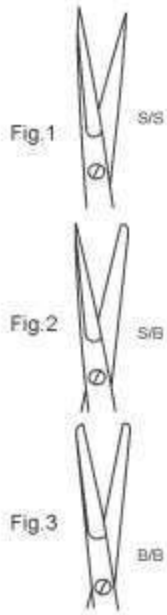

TUNGSTEN CARBIDE INSERTS

Goldmann-Fox
MSI-1324-13 straight
MSI-1325-13 curved
13 cm

Kelly
MSI-1326-16 straight
MSI-1327-16 curved
16 cm

La Grange
MSI-1328-11
11 cm

Iris
MSI-1329-11 straight
MSI-1330-11 curved
13 cm

Standard S/S

MSI-1366-01 14 cm
MSI-1366-02 15 cm
MSI-1366-03 18 cm

Metzenbaum

MSI-1368-01 14 cm
MSI-1368-01 15 cm
MSI-1368-01 18 cm

curved

Metzenbaum

MSI-1367-01 14 cm
MSI-1367-02 15 cm
MSI-1367-03 18 cm

MSI-1359-01
Martin-Northbent
laterally curved

straight

MSI-1359-01
Spencer
10.5 cm

angled

MSI-1360-02
Spencer
11.5 cm

straight

MSI-1361-13
Littauer
13 cm

Kronenscheren Micro Scissors

MSI-1362-12
Noyes
12 cm

MSI-1363-11
11 cm

Wescott MSI-1364-11
11 cm

MSI-1364-00

MSI-1365-15
15 cm

MSI-1366-15
15 cm

MSI-1367-15
15 cm

MSI-1368-15
Castroviejo
15 cm

**Kronenscheren
Micro Scissors**