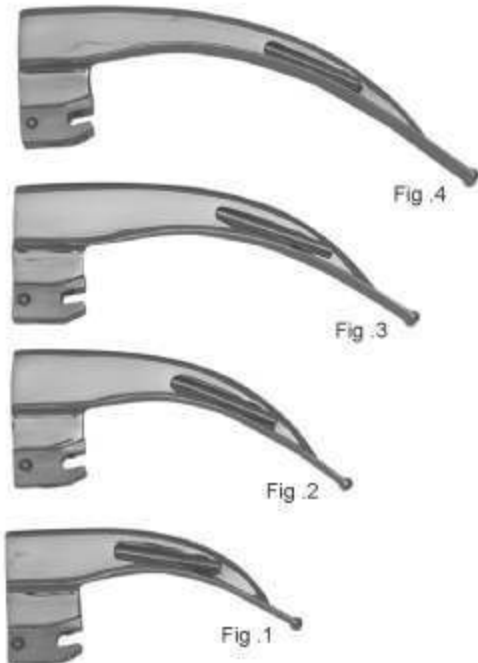

Diagnose-Sets Diagnostic Sets

MSI-2208-00
Conventional Laryngoscope
Battery Handle 11.5 cm
Mackintosh 02,03 & 04
Miller Blade 0.2

MSI-2209-00
Fiber Optic Laryngoscope
Battery Handle 11.5 cm
Mackintosh 02,03 & 04
Miller Blade 0.2

MSI-2212-00
ENT Set (Screw Lock)
Battery Handle 11.5 cm, Otoscope Head with Three Ear specula, Nasal speculum, Light carrier, 2 Laryngeal Mirrors No 3 & 4 illuminated Tongue Blade holder, Ophthalmoscope 10 Reusable specula.

MSI-2221-00

Conventional Jansen Head Light with Standard illumination 2.5V, Chrome plated Head with Magnifying Glass, Movable in all Direction by means of a Joint, Head Bend can be Adjustable by Metal screw. supplied with adaptor, Head Bend is Available in assorted colors

MSI-2224-00

Laser Head Light with Adjustable Joint, Grey Plastic Head bend, with foam rubber. Head bend in Available in assorted colors

MSI-2225-00

Ziegler Head Mirror The Black Plastic head bend can be adjusted to the individual head size by Means of the Metal Buckle. The Hinge allows adjustment of the Mirror, mm 90, in all Direction. Head bend is Available in assorted colors