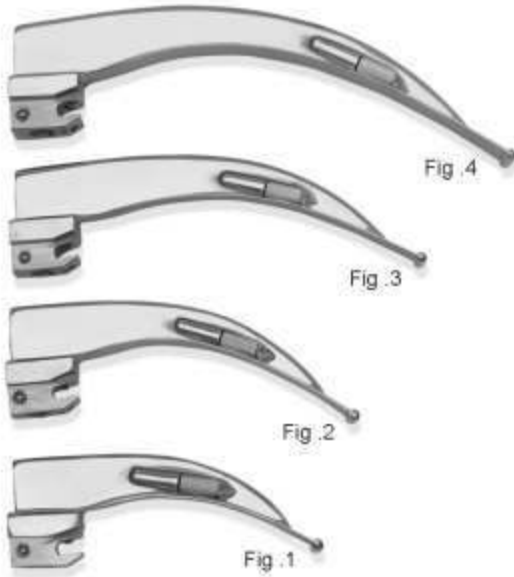

Diagnose-Sets Diagnostic Sets

MSI-2208-00
Conventional Laryngoscope
Battery Handle 11.5 cm
Mackintosh 02,03 & 04
Miller Blade 0.2