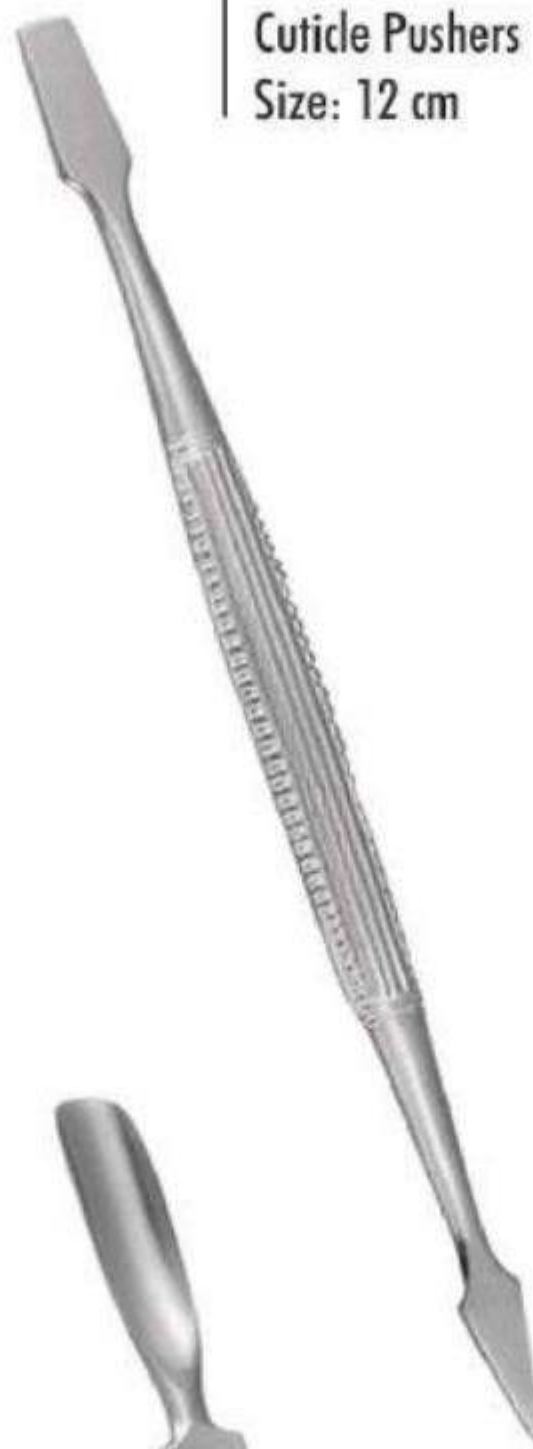

# Nail & Cuticle Pushers

MEDSIGN INSTRUMENTS

MSI-301

Skin Care Tool  
Double Ended  
Size: 13 cm

MSI-302

Skin Care Tool  
Single Ended  
Size: 11.5 cm

MSI-303

Skin Care Tool  
Single Ended  
Size: 14 cm

MSI-312

Cuticle Pusher  
Size: 13 cm

# Nail & Cuticle Pushers

MEDSIGN INSTRUMENTS

MSI- 313

Cuticle Pushers  
Size: 12 cm

MSI- 314

Pedicure Nail Pushers  
Size: 12.5 cm

MSI- 315

Ear Loop  
Size: 10.5 cm

MSI- 316

Cuticle Pushers  
Size: 12 cm

MSI- 317

Cuticle Pushers  
Size: 14 cm

MSI- 318

Cuticle Pushers  
Size: 13 cm

MSI- 319

Cuticle Pushers  
Size: 13 cm