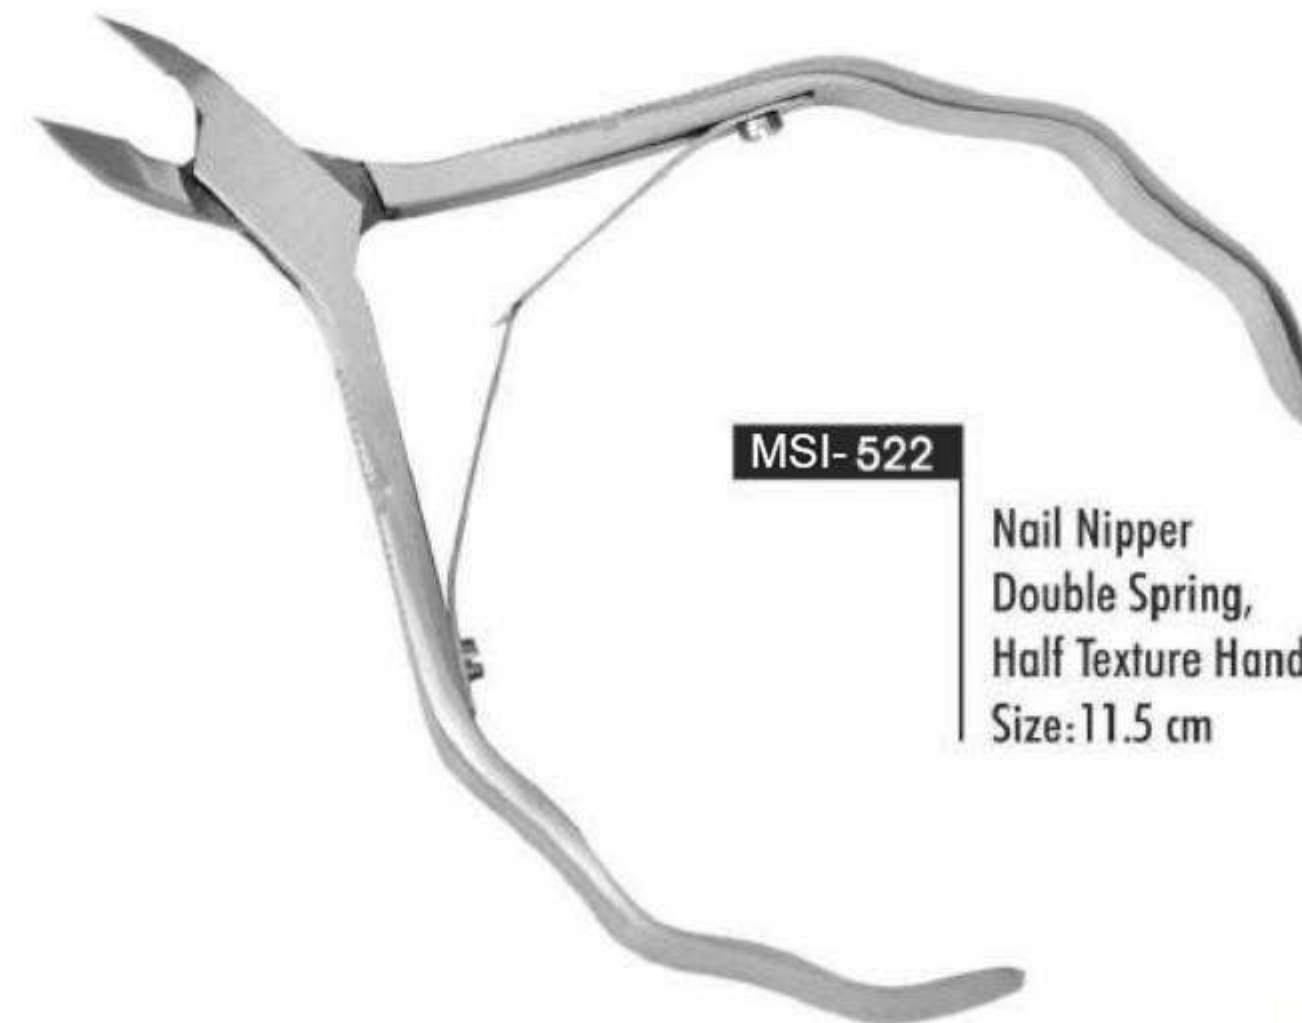

MSI- 608

Nail Nipper
Arrow Pointed, Single Spring
Plain Handle, Box Joint
Size: 12 cm

Toe Nail Nippers

MSI- 609

Toe Nail Nipper
Double Spring,
Sharp Point
Texture Handle
Size: 15 cm

MSI- 610

Nail Nipper
Angled Wire Spring,
Lap Joint
Size: 11.5 cm

MSI- 519

Nail Nipper
Wire Cutting,
Texture Handle
Size: 12 cm

MSI- 520

Nail Nipper
Single Spring,
Texture Handle
Jaw 9mm
Size: 11 cm

MSI- 523

Nail Nipper
Double Spring,
Lap Joint
Texture Handle
Size: 10.5 cm

MSI- 522

Nail Nipper
Double Spring,
Half Texture Handle
Size: 11.5 cm