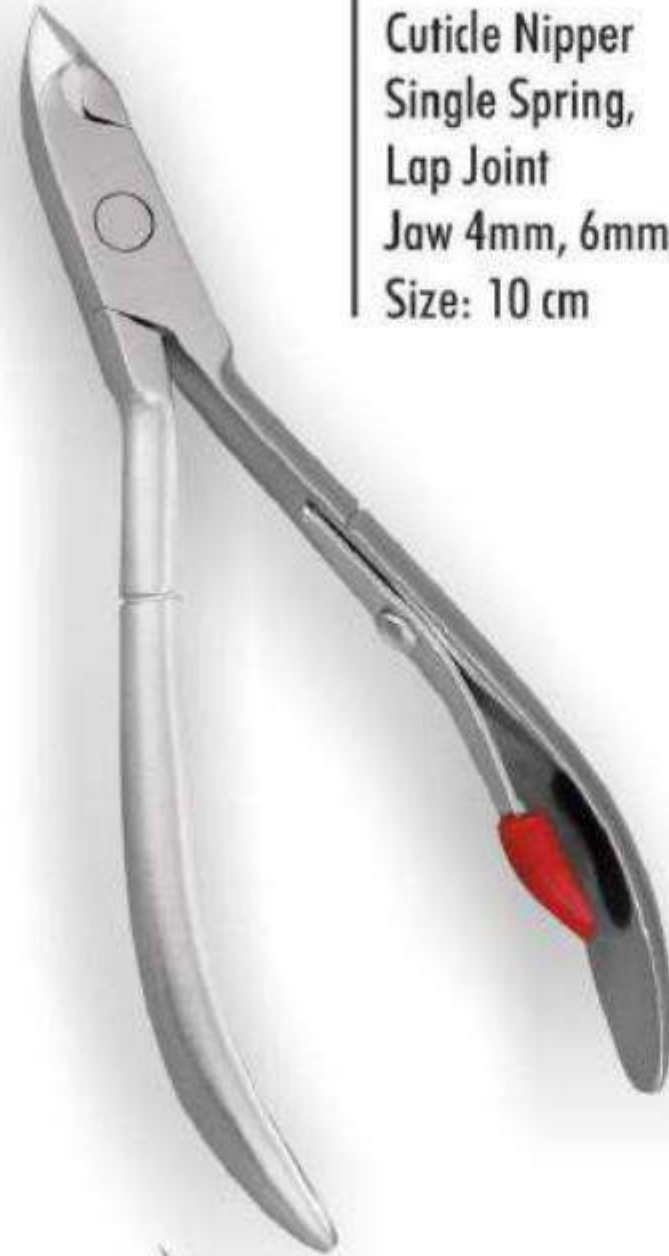

Cuticle Nippers

MEDSIGN INSTRUMENTS

MSI-502

Cuticle Nipper
Single Spring, Lap Joint
Action Round
Size: 10,11 cm
Tip Size: 4,6,8,10 mm

MSI-503

Cuticle Nipper
Single Spring, Lap Joint
Action Square
Size: 10 cm
Tip Size: 4,6,8 mm

Cuticle Nipper
Scissor Handle, 10 cm
Action Square, Box Joint
Tip Size: 4,6,8 mm

Cuticle Nippers

MEDSIGN INSTRUMENTS

MSI- 509

Cuticle Nipper
Wish Bone Style,
Lap Joint Patent
Jaw 4mm, 6mm, 8mm
Size: 11 cm

MSI- 510

Cuticle Nipper
Single Spring,
Lap Joint
Jaw 4mm, 6mm, 8mm
Size: 10 cm

MSI- 511

Cuticle Nipper
Single Spring,
Box Joint with Back Lock
Jaw 6mm
Size: 11.5 cm

MSI- 512

Cuticle Nipper
Wire Spring,
Lap Joint
Jaw 4mm, 6mm, 8mm
Size: 10 cm