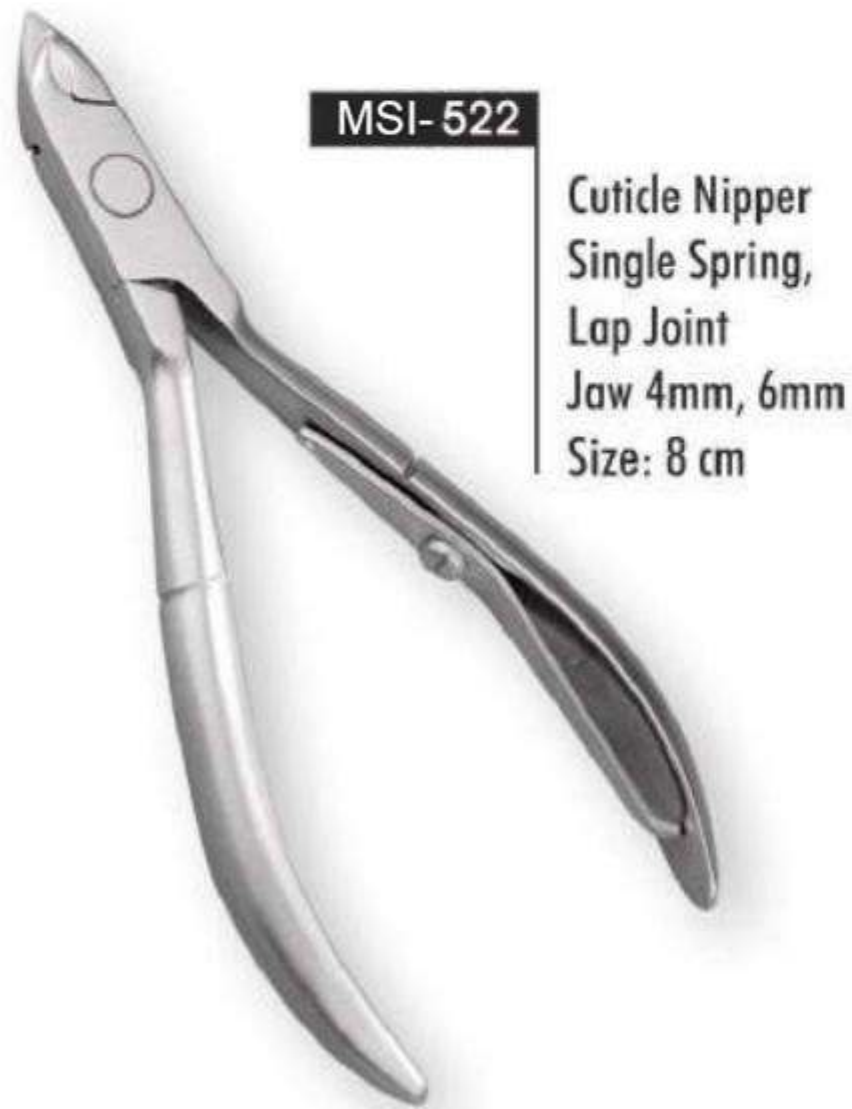

MSI- 516

Cuticle Nipper
Double Spring,
Box Joint
Jaw 4mm, 6mm, 8mm
Size: 10 cm

Cuticle Nippers

MEDSIGN INSTRUMENTS

MSI-517

Cuticle Nipper
Single Style,
Lap Joint
Jaw 4mm, 6mm, 8mm
Size: 10.5 cm

MSI-518

Cuticle Nipper
Single Spring,
Lap Joint Textured Handle
Jaw 6mm, 8mm
Size: 11.5 cm

MSI-519

Cuticle Nipper
Single Spring,
Lap Lock
Jaw 6mm, 8mm
Size: 11.5 cm

MSI-520

Cuticle Nipper
Single Spring,
Lap Joint
Jaw 4mm, 6mm, 8mm
Size: 10 cm

MSI-521

Cuticle Nipper
Single Spring,
Lap Joint
Jaw 4mm, 6mm
Size: 9 cm

MSI-522

Cuticle Nipper
Single Spring,
Lap Joint
Jaw 4mm, 6mm
Size: 8 cm

MSI-523

Cuticle Nipper
Single Spring,
Texture Handle
Jaw 9mm
Size: 10 cm

MSI-524

Cuticle Nipper
Gold Spring
Black Handle
Jaw 6mm
Size: 9.5 cm

MSI-525

Cuticle Nipper
Single Spring,
Texture Handle
Jaw 9mm
Size: 9 cm