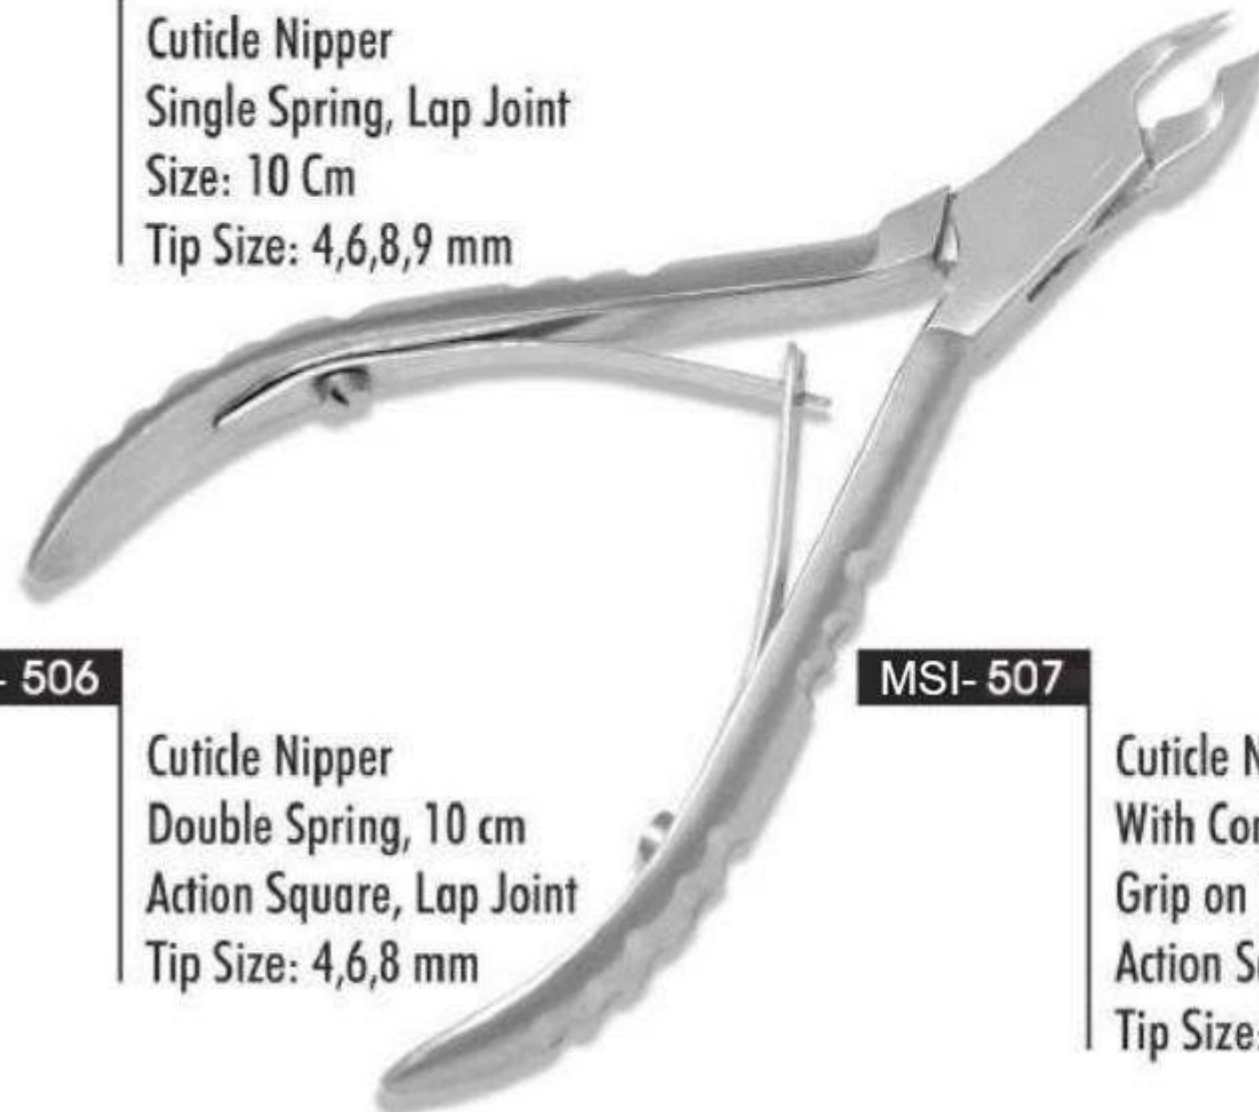

Cuticle Nippers

MEDSIGN INSTRUMENTS

MSI-502

Cuticle Nipper
Single Spring, Lap Joint
Action Round
Size: 10,11 cm
Tip Size: 4,6,8,10 mm

MSI-503

Cuticle Nipper
Single Spring, Lap Joint
Action Square
Size: 10 cm
Tip Size: 4,6,8 mm

MSI-504

Cuticle Nipper
Single Spring, Lap Joint, 10 Cm
Double Finished Handle
Tip Size: 4,6,8,9 mm

MSI-505

Cuticle Nipper
Roller Spring, 10 cm
Action Square, Lap Joint
Tip Size: 4,6,8 mm

MSI-501

Cuticle Nipper
Single Spring, Lap Joint
Size: 10 Cm
Tip Size: 4,6,8,9 mm

MSI-506

Cuticle Nipper
Double Spring, 10 cm
Action Square, Lap Joint
Tip Size: 4,6,8 mm

MSI-507

Cuticle Nipper
With Comfortable Rubber
Grip on Handle, 10 cm
Action Square, Lap Joint
Tip Size: 4,6,8 mm

MSI-508

Cuticle Nipper
Scissor Handle, 10 cm
Action Square, Box Joint
Tip Size: 4,6,8 mm

Cuticle Nippers

MEDSIGN INSTRUMENTS

MSI- 509

Cuticle Nipper
Wish Bone Style,
Lap Joint Patent
Jaw 4mm, 6mm, 8mm
Size: 11 cm